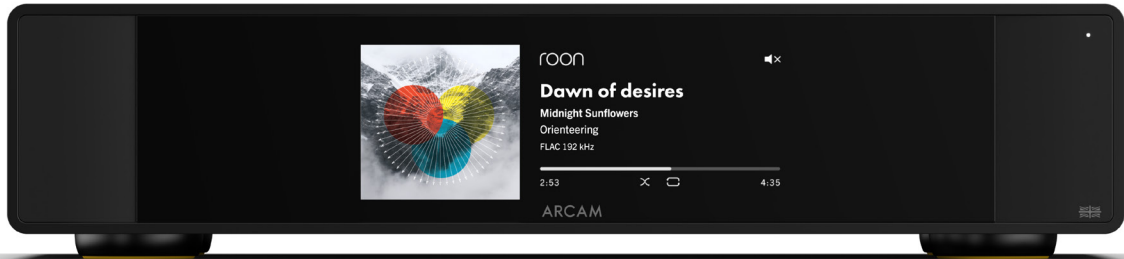

Services	
Works with (apps)	ARCAM Rada Spotify Connect Tidal Connect Roon
Works with (services)	Apple Airplay Chromecast
ARCAM Rada supported services (Global)	Internet Radio Podcasts UPnP USB Media (using USB-A mass storage input)
Audio Section	
Supported media:	FLAC, WAV (LPCM), AAC, ALAC, AIFF, DSD (up to 1024), MP3, MP4, OGG, WMA
Supported Bit depth:	16, 24, 32
Supported sample rates (kHz):	Up to 768 kHz
Gapless Playback:	Yes
Digital Audio Outputs	1x Coaxial (RCA), 1x Optical (Toslink)
Analogue Audio Outputs	1x Stereo (RCA) pair
Wireless Specification	
Wi-Fi Network	IEEE 8002.11 a/b/g/n/ac/ax (2.4GHz/5GHz)
2.4G Wi-Fi Transmitter Frequency Range and Power	2400-2483.5 MHz (USA 11 Channels, Europe and Others 13 Channels): <20dBm
5G Wi-Fi Transmitter Frequency Range and Power	5150-5250 MHz <23dBm, 5250-5350 MHz & 5470-5725 MHz <20dBm, 5725-5850 MHz <14dBm
General	
Mains voltage	100V or 110–120V or 220–240V, 50–60Hz
Power consumption	25W
Power consumption (Eco standby)	<0.5W
Dimensions W x D (including speaker terminals) x H (including feet)	431 x 344 x 98mm
Weight (net)	5 kg
Weight (packed)	7 kg
Supplied accessories	Mains lead(s) Remote control with 2 x AAA batteries Control Cable Quick Start Guide Important Safety Instructions